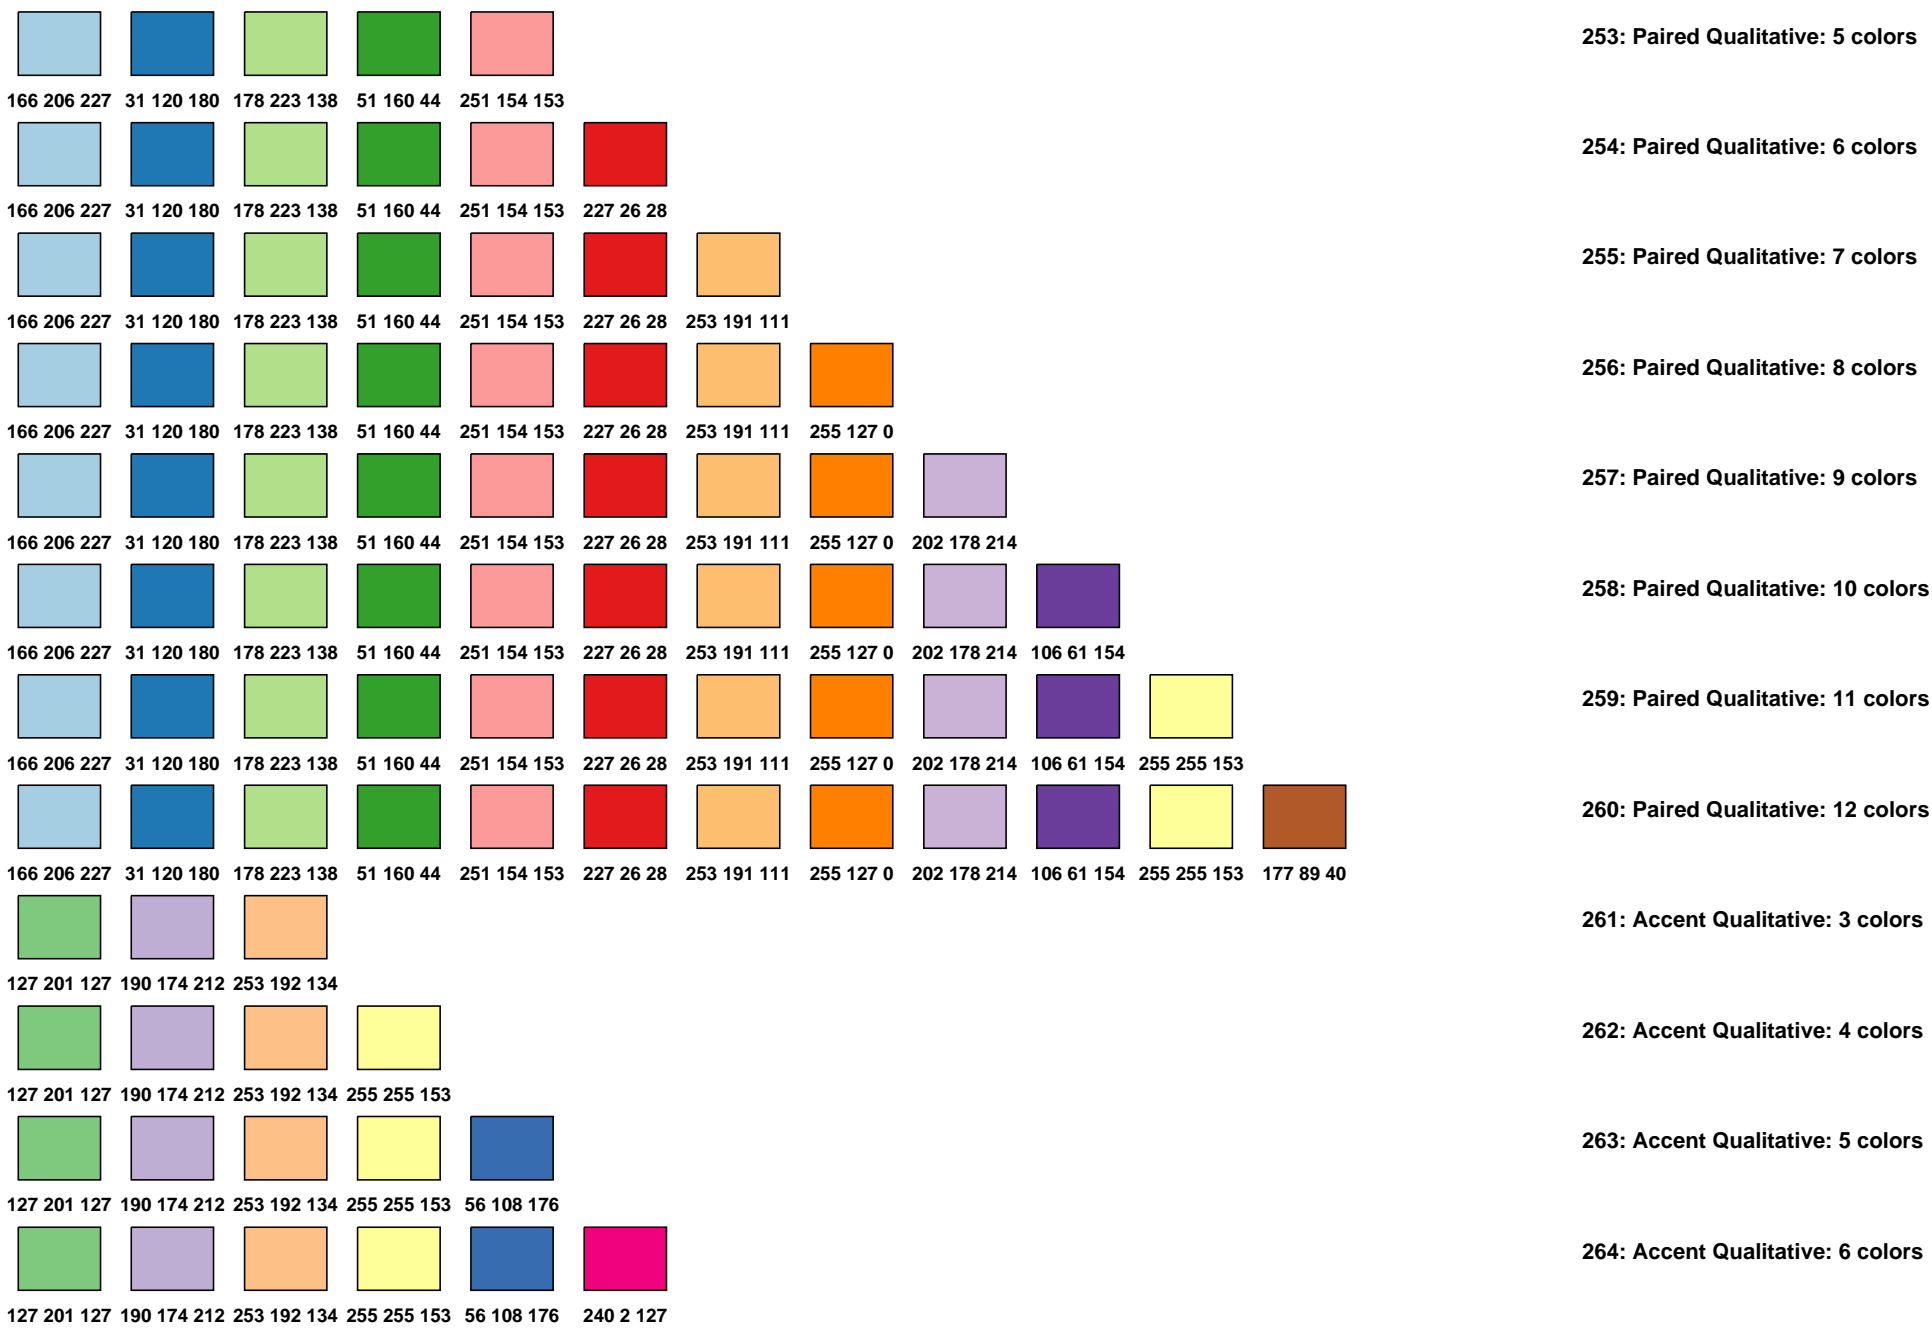

242: Set2 Qualitative: 6 colors

243: Set2 Qualitative: 7 colors

244: Set2 Qualitative: 8 colors

245: Dark2 Qualitative: 3 colors

246: Dark2 Qualitative: 4 colors

247: Dark2 Qualitative: 5 colors

248: Dark2 Qualitative: 6 colors

249: Dark2 Qualitative: 7 colors

250: Dark2 Qualitative: 8 colors

251: Paired Qualitative: 3 colors

252: Paired Qualitative: 4 colors

127 201 127 190 174 212 253 192 134 255 255 153 56 108 176 240 2 127 191 91 23